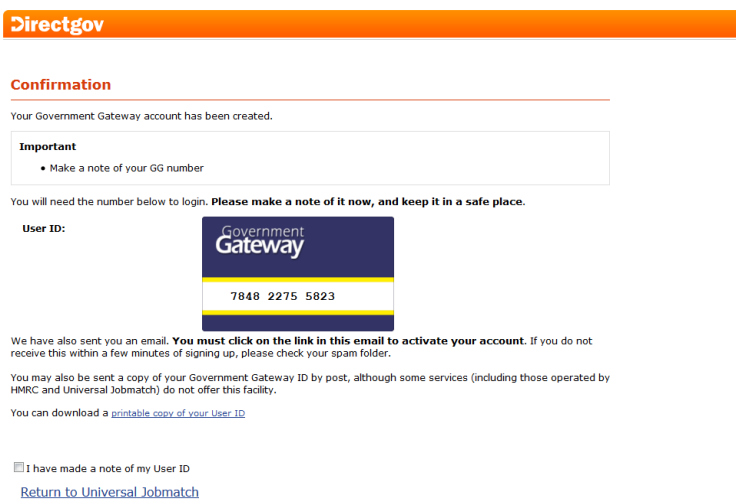

**Make a note of your Government Gateway number when you register, you'll need it later to sign in – and also for future logins.**

You must also verify your email address by clicking the link in the confirmation email. Check your spam folders if it's not in your inbox.